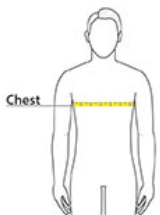

SPEC SHEET + MEASUREMENTS

SPORT-TEK

Sport-Tek® PosiCharge® Elevate Tee. ST380

PRODUCT MEASUREMENTS

	XS	S	M	L	XL	2XL	3XL	4XL
Chest	18 1/2	20	21 1/2	23	24 1/2	26	28	30
Body Length at Back	27	28	29	30	31	32	32 1/2	33
Sleeve Length	17 3/4	18 1/2	19 1/4	20	20 3/4	21 1/2	22 1/4	23

Chest: Measured across the chest one inch below armhole when laid flat.

Body Length at Back: Measured from high point shoulder to finished hem at back.

Sleeve Length: Start at center of neck and measure down shoulder, down sleeve to hem.

SIZE CHARTS

	XS	S	M	L	XL	2XL	3XL	4XL
Chest	32-34	35-37	38-40	41-43	44-46	47-49	50-53	54-57

HOW TO MEASURE

CHEST

Measure under the arm and around the fullest part of the chest with arms down, keeping tape horizontal.